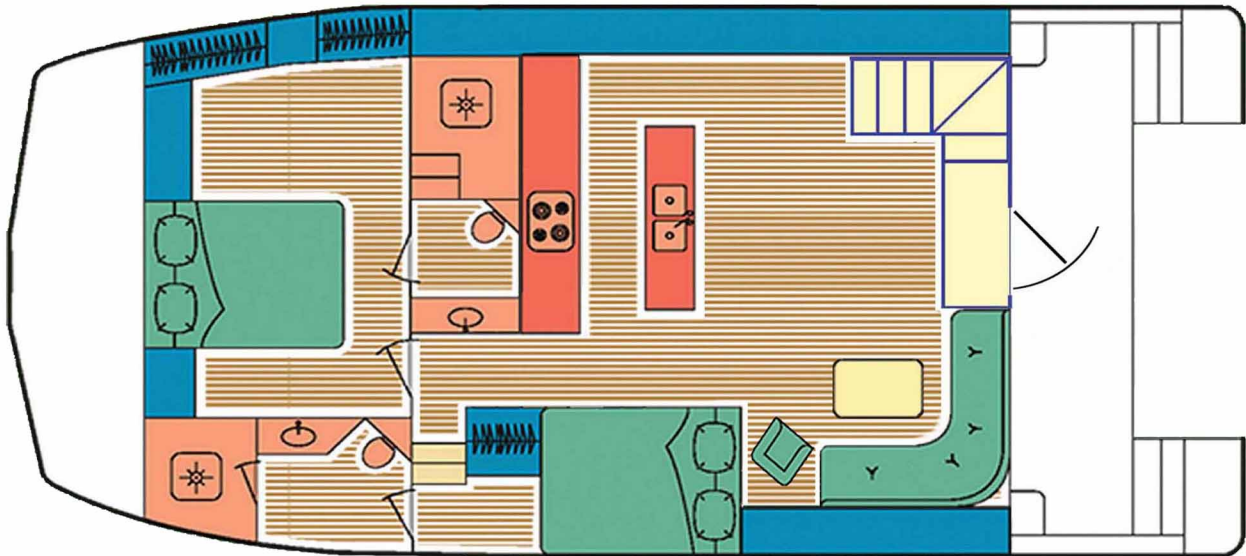

Endeavour TrawlerCat 40

SPECIFICATIONS

LENGTH OVERALL	40'	DISPLACEMENT	28,500 LBS
LENGTH AT WATER LINE	38'	FUEL CAPACITY	600 GAL.
BEAM16'	WATER CAPACITY	150 GAL.
DRAFT36"	ENGINE STD.	TWIN 315 HP DIESELS
AFT DECK	4' x 14.5'		