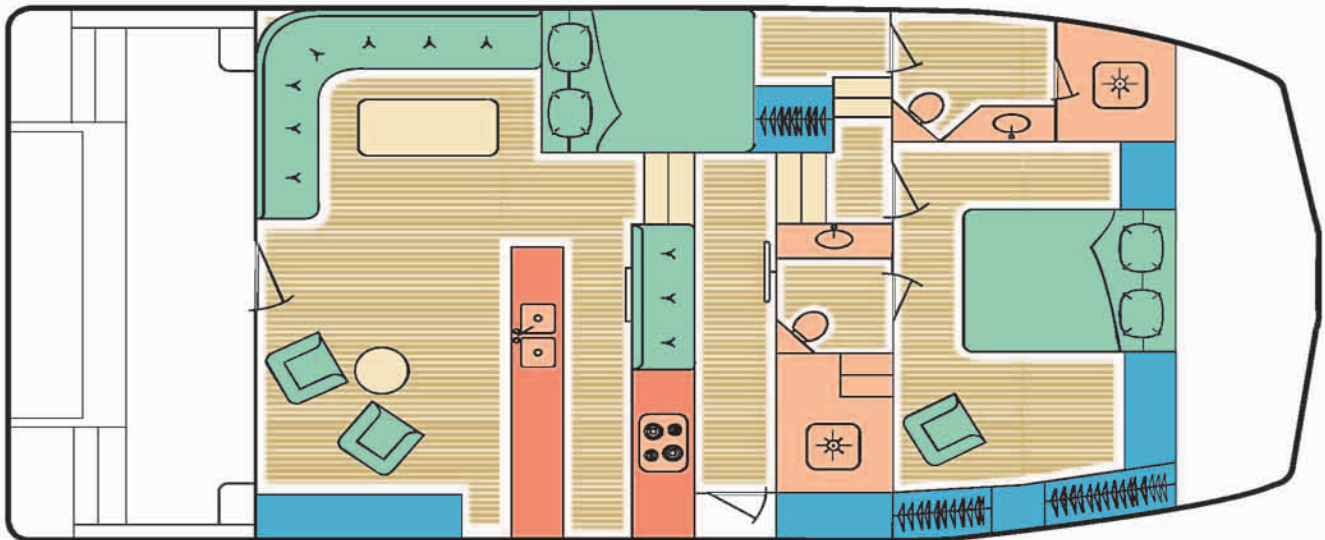

Endeavour TrawlerCat 40

SPECIFICATIONS

LENGTH OVERALL	40'	DISPLACEMENT	28,500 LBS
LENGTH AT WATER LINE	38'	FUEL CAPACITY	600 GAL.
BEAM	16'	WATER CAPACITY	150 GAL.
DRAFT	36"	ENGINE STD.	TWIN 315 HP DIESELS
AFT DECK	4' x 14.5'		