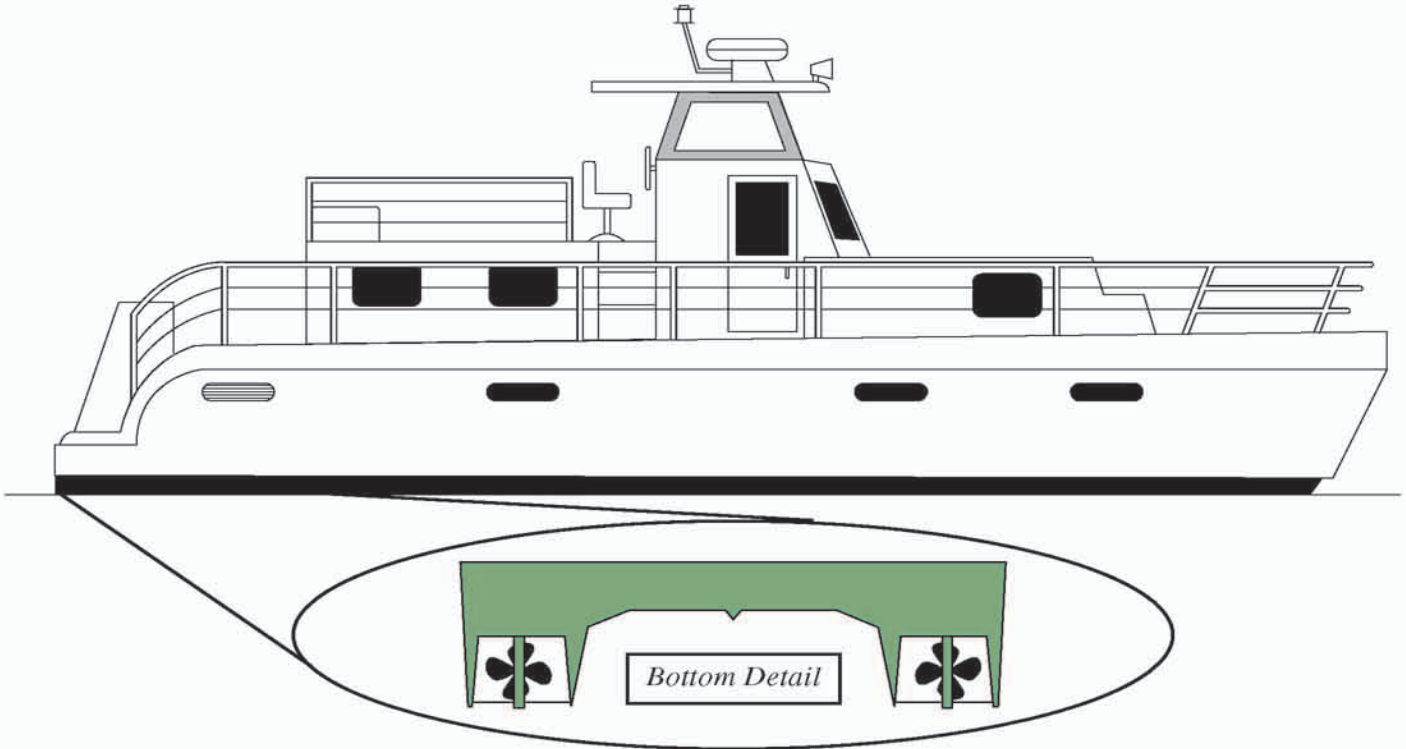

Endeavour TrawlerCat 40

SPECIFICATIONS

LENGTH OVERALL	40'	DISPLACEMENT	28,500 LBS
LENGTH AT WATER LINE	38'	FUEL CAPACITY	600 GAL.
BEAM	16'	WATER CAPACITY	150 GAL.
DRAFT	36"	ENGINE STD.	TWIN 315 HP DIESELS
AFT DECK	4' x 14.5'		