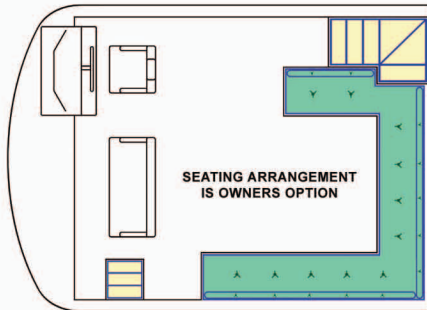

Endeavour TrawlerCat 48

Endeavour 48

SPECIFICATIONS

LENGTH OVERALL	48.0"	DISPLACEMENT	36,000 LBS
LENGTH AT WATER LINE	44'	FUEL CAPACITY	1000 GAL.
BEAM	18'	WATER CAPACITY	200 GAL.
DRAFT	36"	ENGINE STD.	TWIN 380 HP DIESELS