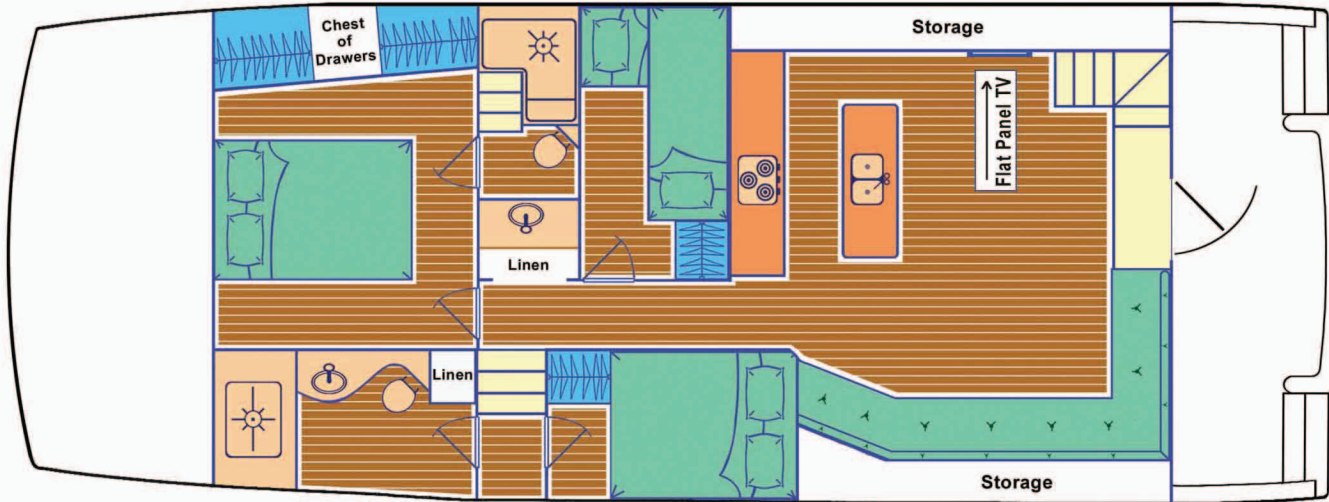

Endeavour TrawlerCat 48

Endeavour 48

SPECIFICATIONS

LENGTH OVERALL	48.0"	DISPLACEMENT	36,000 LBS
LENGTH AT WATER LINE	44'	FUEL CAPACITY	1000 GAL.
BEAM	18'	WATER CAPACITY	200 GAL.
DRAFT	36"	ENGINE STD.	TWIN 380 HP DIESELS